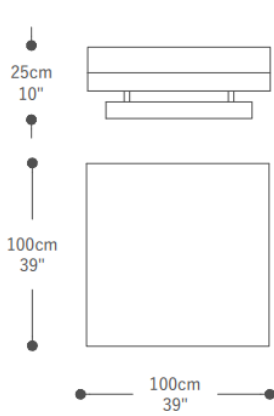

Sofá
Santa Clara

SOFÁ
SANTA
CLARA

BRETON