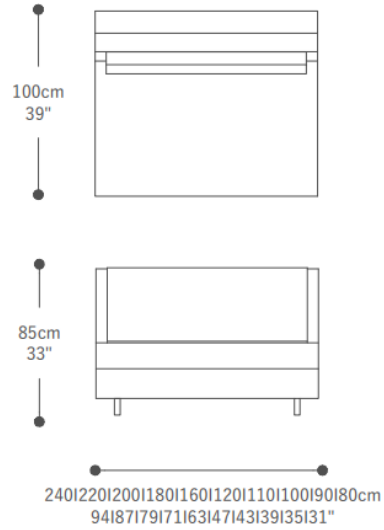

Sofá
Santa Clara

SOFÁ
SANTA
CLARA

BRETON