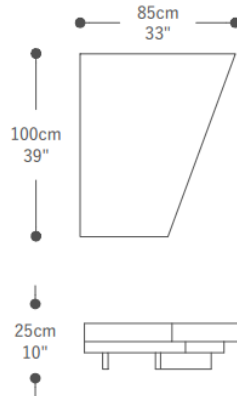

Sofá
Santa Clara

SOFÁ
SANTA
CLARA

BRETON