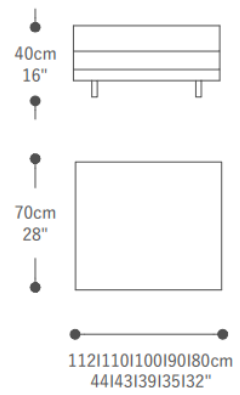

Sofá
Santa Clara

SOFÁ
SANTA
CLARA

BRETON