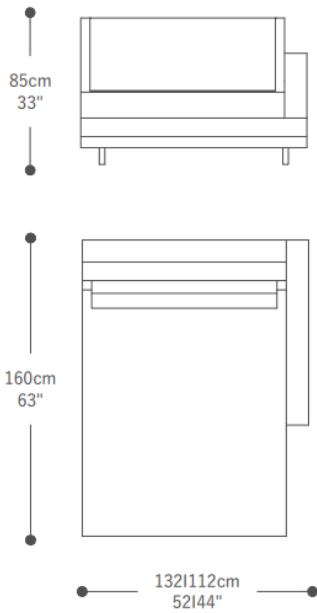

Sofá
Santa Clara

SOFÁ
SANTA
CLARA

BRETON